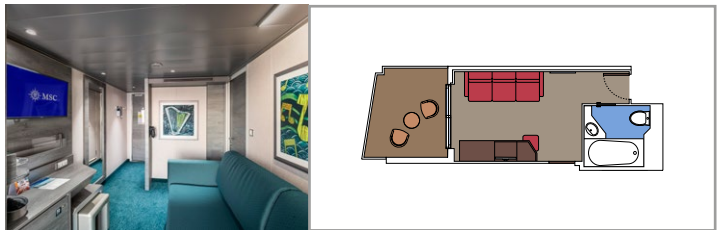

 Cabin size (m²)

 Balcony size (m²)

 Deck location

 Accommodating up to

SUITE AUREA

INCLUDED FACILITIES

- Some Suites have balcony with private whirlpool
- Spacious Wardrobe
- Sitting area with double sofa bed
- Comfortable double bed or single beds (on request)
- Bathroom with shower or bathtub, vanity area with hairdryers
- Interactive TV, telephone, safe, minibar and air conditioning
- Wifi connection available (for a fee)

The images are representative only. Size, layout and furniture may vary (within the same cabin category).

 Cabin size (m²)

 Balcony size (m²)

 Deck location

 Accommodating up to

BALCONY

INCLUDED FACILITIES

- Sitting area with sofa
- Comfortable double bed or single beds (on request)
- Bathroom with shower or bathtub, vanity area with hairdryers
- Interactive TV, telephone, safe, minibar and air conditioning
- Wifi connection available (for a fee)

DELUXE BALCONY WITH PARTIAL VIEW

BP

 ≈17
  ≈6-8
  8-14
  4

STUDIO BALCONY

BS

 ≈12
  ≈4
  13-14
  1

› Single use

The images are representative only. Size, layout and furniture may vary (within the same cabin category).

 Cabin size (m²)

 Balcony size (m²)

 Deck location

 Accommodating up to

OCEAN VIEW

INCLUDED FACILITIES

- Window with sea view
- Relaxing armchair
- Comfortable double bed or single beds (on request)
- Bathroom with shower or bathtub, vanity area with hairdryers
- Interactive TV, telephone, safe, minibar and air conditioning
- Wifi connection available (for a fee)