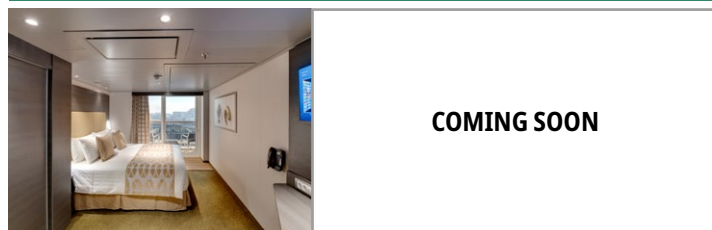

BALCONY

Available in:

- › **Deluxe Balcony (BR3)**
  cabin size 22m²; balcony size 16m²; high deck location (deck 13)
- › **Deluxe Balcony (BR2)**
  cabin size 22m²; balcony size 16m²; medium deck location (deck 11-12)
- › **Deluxe Balcony (BR1)**
  cabin size 21-22m²; balcony size 5-16m²; low deck location (deck 9-10)
- › **Deluxe Balcony with partial view (BP)**
  cabin size 22m²; balcony size 16m²; deck 8-14