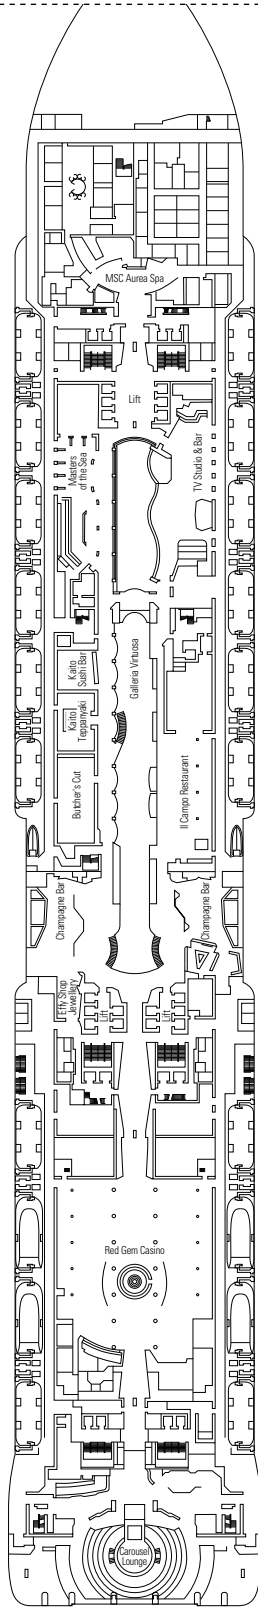

DECK 7
VERDI