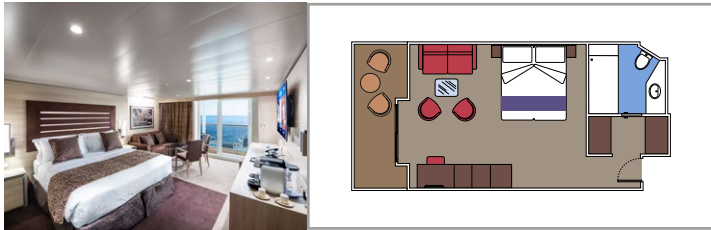

MSC YACHT CLUB DUPLEX SUITE WITH WHIRLPOOL YJD

 ≈59
  ≈23
  9-12
  4

- › Balcony with private whirlpool bath and dining table
- › Easy access to the MSC Yacht Club areas
- › Two-deck-high cabin

Main level:

MSC YACHT CLUB DELUXE SUITE YC1

 ≈29
  ≈5
  14-18
  4

- › Sitting area with sofa
- › Spacious wardrobe

MSC YACHT CLUB INTERIOR SUITE YIN

 ≈17
  14-16
  2

- › Spacious wardrobe

The images are representative only. Size, layout and furniture may vary (within the same cabin category).

 Cabin size (m²)

 Balcony size (m²)

 Deck location

 Accommodating up to

SUITE AUREA

INCLUDED FACILITIES

- Some Suites have balcony with private whirlpool
- Spacious Wardrobe
- Sitting area with double sofa bed
- Comfortable double bed or single beds (on request)
- Bathroom with shower or bathtub, vanity area with hairdryers
- Interactive TV, telephone, safe, minibar and air conditioning
- Wifi connection available (for a fee)

The images are representative only. Size, layout and furniture may vary (within the same cabin category).

 Cabin size (m²)

 Balcony size (m²)

 Deck location

 Accommodating up to

BALCONY

INCLUDED FACILITIES

- Sitting area with sofa
- Comfortable double bed or single beds (on request)
- Bathroom with shower or bathtub, vanity area with hairdryers
- Interactive TV, telephone, safe, minibar and air conditioning
- Wifi connection available (for a fee)