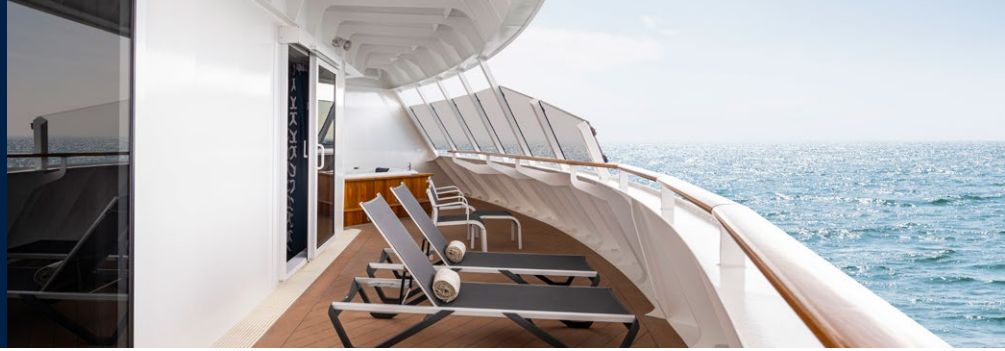

DECK PLANS & ACCOMMODATIONS

2.421 CABINS
6.334 GUESTS

GRAND SUITE AUREA WITH TERRACE AND WHIRLPOOL

LEGEND

▲	Sofa bed
◆	Double sofa bed
■	3rd bed is a pullman bed
■ ■	3rd and 4th beds are pullman beds
● ●	Bunk bed or sofa that can be converted into bunk bed (3rd and 4th beds); bunk beds are not suitable for children under the age of 6.
↔	Connecting cabins
H	Cabin for guests with disabilities or reduced mobility
B	Cabin with bathtub
BS	Cabin with bathtub and shower
⦿	Cabin with obstructed view
P	Promenade view
⊞	Terrace with whirlpool bath
■ ■ ■	Balcony with partial or lateral view
■ ■ ■	Balcony with metal balustrade
■ ■ ■	Balcony with half glass half metal balustrade

CABIN CATEGORIES

MSC Yacht Club Royal Suite	YC3	15
MSC Yacht Club Duplex Suite with whirlpool	YJD	9-12
MSC Yacht Club Deluxe Suite	YC1	14-18
MSC Yacht Club Interior Suite	YIN	14-16
Grand Suite Aurea with terrace and whirlpool	SXJ	12
Premium Suite Aurea with terrace and whirlpool	SLJ	9-13
Premium Suite Aurea	SL1	9-14
Balcony Aurea	BA	11-13
Deluxe Balcony	BR3	13-14
Deluxe Balcony	BR2	11-12
Deluxe Balcony	BR1	8-10
Deluxe Balcony with partial view	BP	8-14
Studio Balcony	BS	13-14
Premium Ocean View	OL2	9-11
Deluxe Ocean View	OR1	5
Junior Ocean View°	OM2	8
Junior Ocean View with obstructed view^{°°}	OO	8
Deluxe Interior	IR2	11-14
Deluxe Interior	IR1	5-10
Studio Interior°	IS	5-14

° Single cabin with reduced size bed (140x200cm).

^{°°} Reduced size bed (140x200cm).

- The ship offers many family cabins which are the combination of 2 connecting cabins.
- All cabins have one double bed convertible to two single beds except for IS.
- 3rd and 4th beds available in all categories except for IS, OO, OM2 and YIN.
- 5th and 6th beds available in OL2 and SL1.
- Cabins 13265, 13376, 14235, 14278 have only bunk bed.