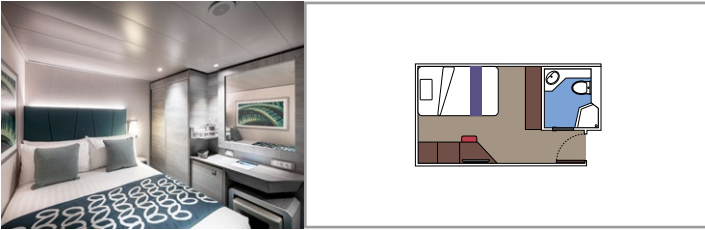

STUDIO INTERIOR

IS

≈12
5-14
1

› Single use

The images are representative only. Size, layout and furniture may vary (within the same cabin category).

Cabin size (m²)

Balcony size (m²)

Deck location

Accommodating up to