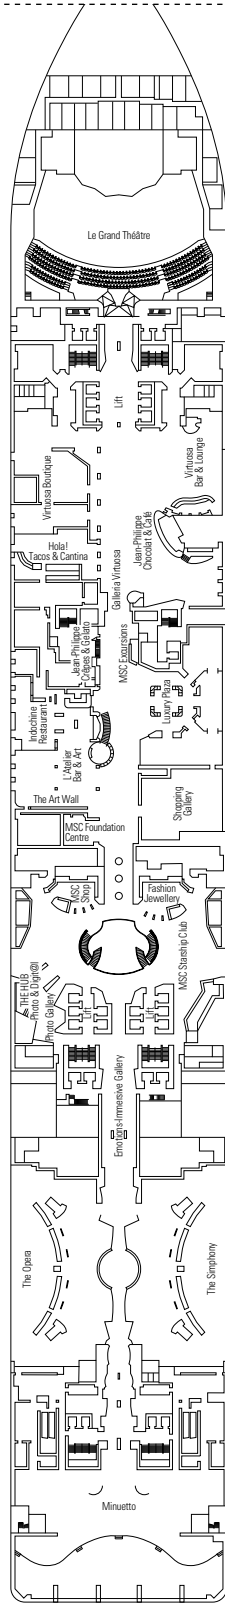

DECK 6
BEETHOVEN