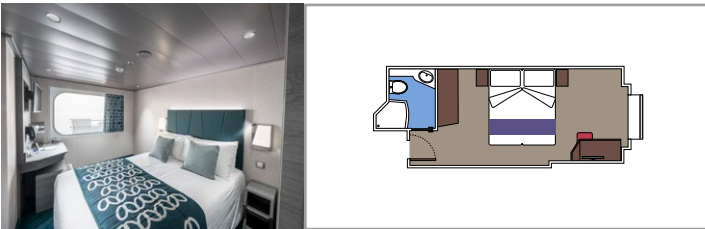

JUNIOR OCEAN VIEW

OM2

≈12
8
2

› Medium deck location