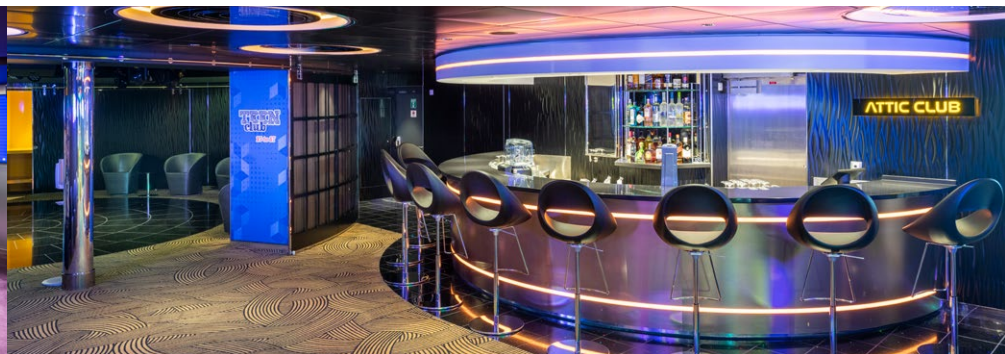

COMMON SERVICES

VARIOUS SERVICES	Use	Seats	Surface (m²)	Deck
INFINITY ATRIUM	Reception, guest service	22	450	5 Mozart
MEDICAL CENTRE	Medical centre	6	400	4 Vivaldi
MSC EXCURSIONS	Excursions office		55	5 Mozart
MSC EXCURSIONS	Excursions point			6 Beethoven
MSC FUTURE CRUISE	Cruise consultant office			5 Mozart

CONFERENCE ROOMS	Stage / Dance floor surface (m²)		Seats	Surface (m²)	Deck
ATTIC CLUB	21,20	42,90	41	70	18 Schumann
CAROUSEL LOUNGE	130		427	1.100	7 Verdi
LE GRAND THÉÂTRE	217		975	1.000	5 Mozart / 6 Beethoven
MSC BUSINESS CENTRE			58	67	5 Mozart
SKY LOUNGE		25,20	180	630	18 Schumann

INCENTIVE FACILITIES

The ship is equipped with advanced sound and light systems, video projection equipment. A high-tech vision sharing system will allow vision from any given source on the ship to be shared throughout the ship, or to specific lounges or public areas. Wi-Fi Internet connection available in all public areas and cabins.

CONNECT. ENJOY. JUST BE.

ON MSC VIRTUOSA THE TECHNOLOGY IS AT THE SERVICE OF THE ART OF HOSPITALITY.

With **MSC for Me** you can get all the information, advice and inspiration you'll need for free, stay in touch with your family and friends whenever and wherever you need it through your bracelet, the interactive touch-screens, in-cabin Smart TV embedded app version or the **MSC for Me** app just by connecting to the open free onboard Wi-Fi network.

ATTIC CLUB