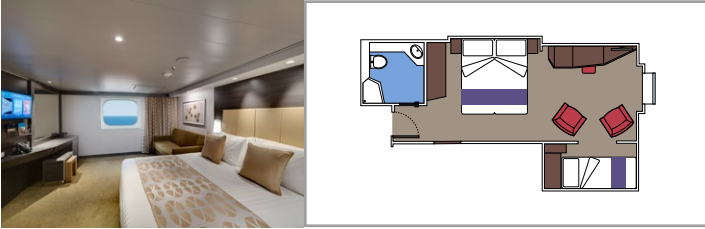

OCEAN VIEW

INCLUDED FACILITIES

- Window with sea view
- Relaxing armchair
- Comfortable double bed or single beds (on request)
- Bathroom with shower or bathtub, vanity area with hairdryers
- Interactive TV, telephone, safe, minibar and air conditioning
- Wifi connection available (for a fee)

PREMIUM OCEAN VIEW

OL2

≈25
9-11
6

› Medium deck location