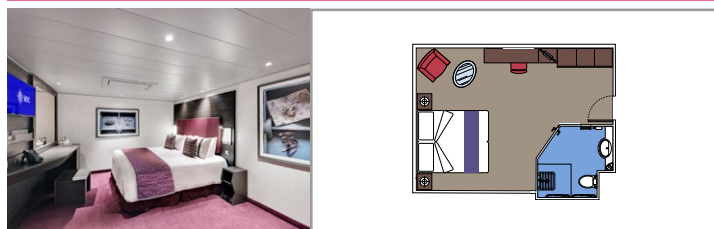

INTERIOR

Available in:

- › **Deluxe Interior (IR2)**
  cabin size 22m²; medium deck location (deck 11-14)
- › **Deluxe Interior (IR1)**
  cabin size 22m²; low deck location (deck 8-10)

Some cabins for guests with disabilities or reduced mobility have twin beds that can't be converted into double beds. The images are representative only; the size, layout and furniture may vary (within the same cabin category).

FACILITIES FOR GUESTS WITH DISABILITIES OR REDUCED MOBILITY

Cabin door width	85,5 cm
Cabin clearance	82,1 cm
Bathroom door width	90 cm
Size of cabin (floor space)	from ≈ 22 to ≈ 28 m²
Size of bathroom	3,1 m²
Is there a fold-down seat in the shower?	Yes
Height of seat from the floor	44 cm
Does the WC seat have grab rails?	Yes
Are wheelchairs available on board?	In limited numbers*
Are all decks/public areas accessible?	Yes
Are all lifeboats wheelchair-accessible?	No**
Do the lifts have deck indicators?	Visual, Audio & Braille
Can severely visually impaired/blind guests be catered for on the cruise?	Only with full-time carer

* Only for embarkation, disembarkation and emergencies.

** In the event of an emergency, dedicated personnel will help guests with disabilities or reduced mobility to board lifeboats.