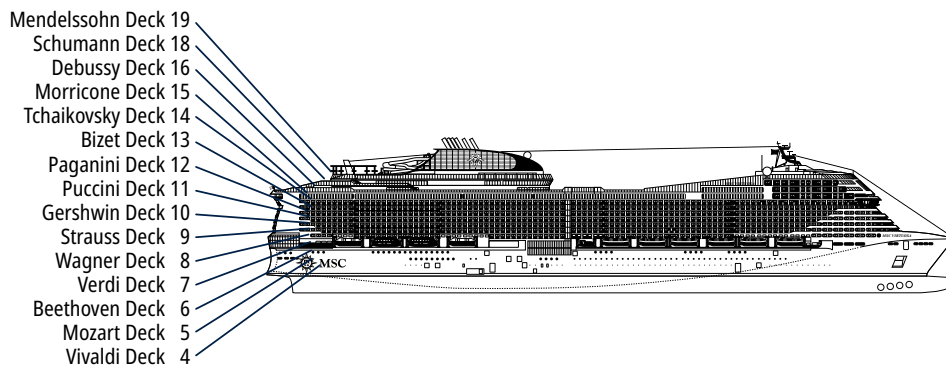

MSC VIRTUOSA

TECHNICAL SHEET

TECHNICAL CHARACTERISTICS OF THE SHIP

MSC STARSHIP CLUB – THE FIRST IMMERSIVE FUTURISTIC BAR WITH HUMANOID ROBOTIC BARTENDER AT SEA

TECHNICAL CHARACTERISTICS OF THE SHIP	
GROSS TONNAGE	181.541
LENGTH / BEAM / HEIGHT	331,43 m / 43 m post panamax / 67 m
SURFACE AREA	460.000 m ² , included 35.000 m ² public areas
PUBLIC AREA RATIO	7,8 m ² per passenger
DECKS	19, included 15 for guests
LIFTS	32, included 19 for guests (2 panoramic and 1 for the MSC Yacht Club)
VOLTAGE (IN CABIN)	120/230 volts
MAXIMUM SPEED	22,8 knots
STABILISERS	Stabilised with 2 fins
NUMBER OF PASSENGERS	6.334
NUMBER OF CABINS	2.421, included 60 for guests with disabilities or reduced mobility
CREW MEMBERS	Approx. 1.704
POOLS	4, included 1 with sliding roof and 1 for the MSC Yacht Club
WHIRLPOOLS	9 whirlpool baths
ENVIRONMENTAL TECHNOLOGY	AWT-Advanced Water Treatment, Energy Saving & Monitoring System, Scrubbers, LED technology and SCR system