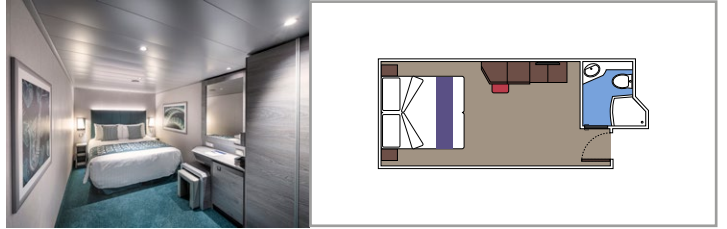

DELUXE INTERIOR

IR1

≈17
5-10
4

› Low deck location