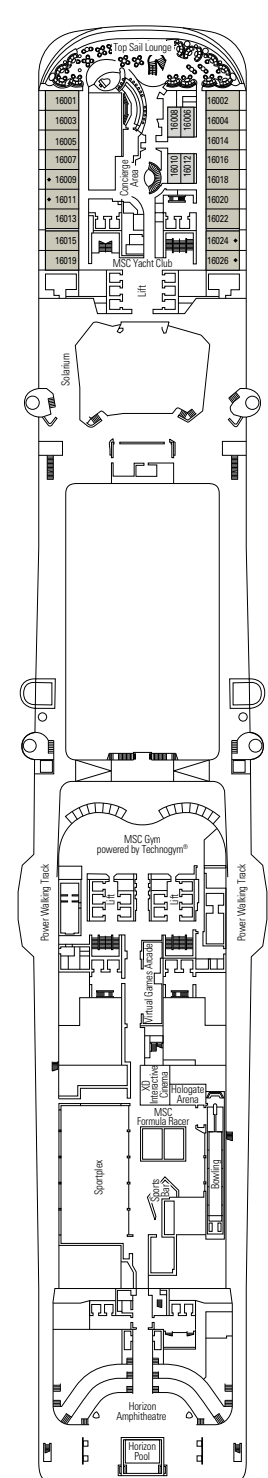

DECK 16
DEBUSSY