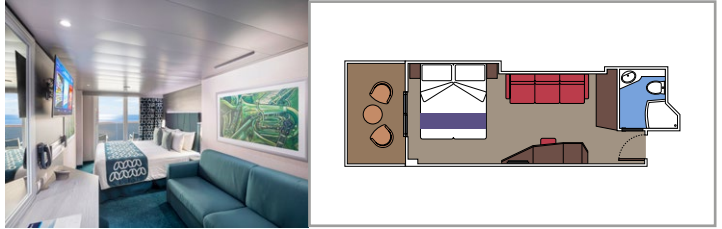

DELUXE BALCONY

BR3

≈17
≈6-8
13-14
4

› High deck location