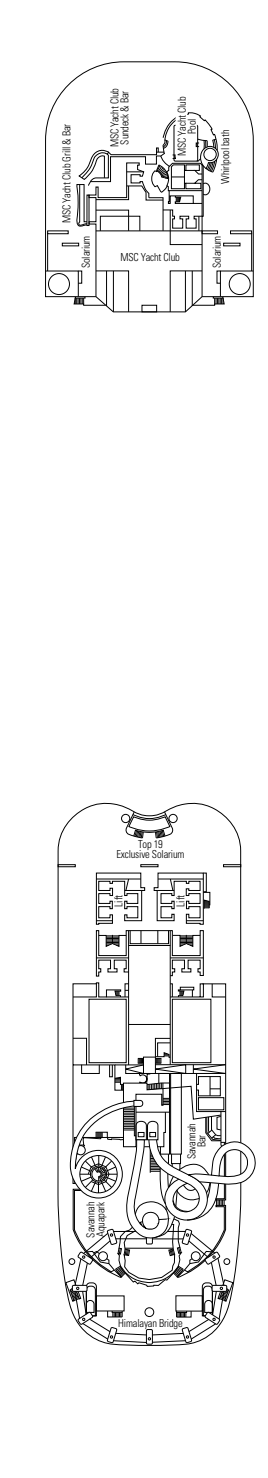

DECK 19
MENDELSSOHN