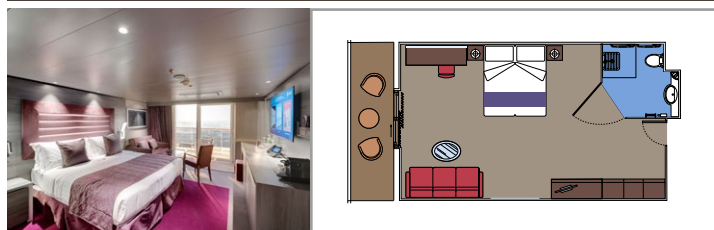

MSC YACHT CLUB

Available in:

- › **MSC Yacht Club Deluxe Suite (YC1)**
  cabin size 29m²; balcony size 5m²; deck 15