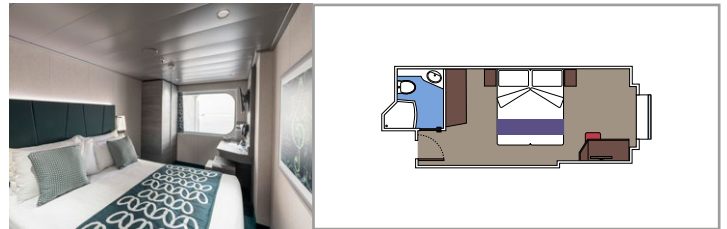

JUNIOR OCEAN VIEW WITH OBSTRUCTED VIEW

OO

≈12
8
2

The images are representative only. Size, layout and furniture may vary (within the same cabin category).

Cabin size (m²)

Balcony size (m²)

Deck location

Accommodating up to