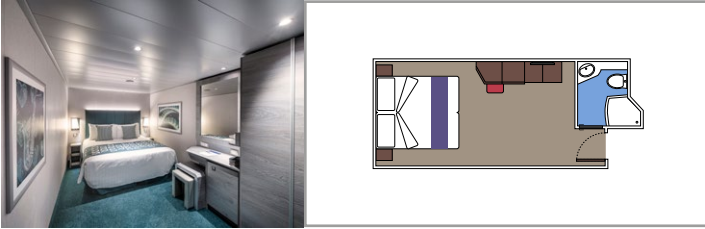

INTERIOR

INCLUDED FACILITIES

- Comfortable double bed or single beds (on request)
- Bathroom with shower or bathtub, vanity area with hairdryers
- Interactive TV, telephone, safe, minibar and air conditioning
- Wifi connection available (for a fee)

DELUXE INTERIOR

IR2

≈17
11-14
4

› Medium deck location