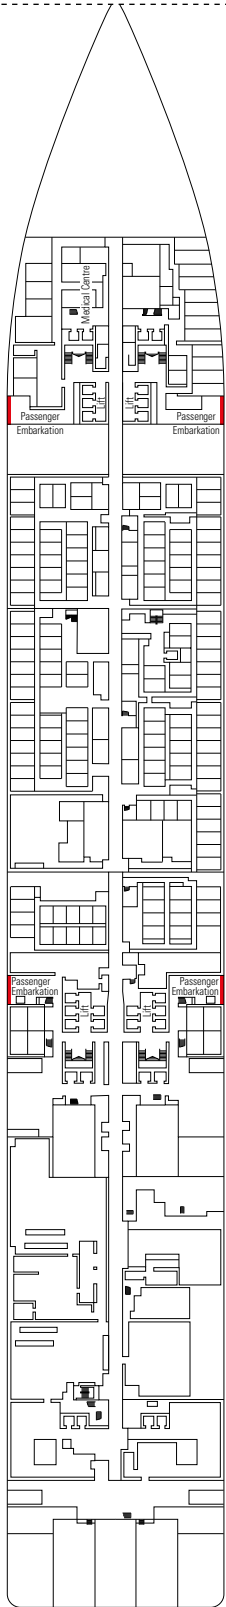

DECK 4
VIVALDI