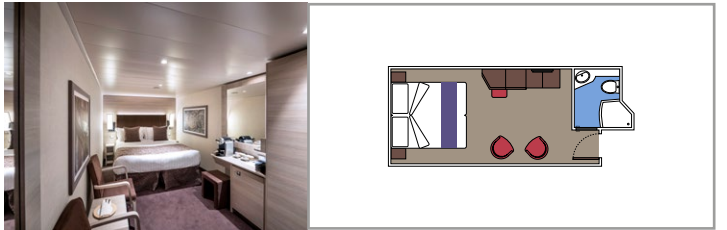

- › Open living/dining room with sofa that converts to double bed
- › Bathroom with shower

Second level:

- › Master bedroom with double bed which can be converted into two single beds (on request)
- › Two walk-in wardrobes
- › Bathroom with bathtub

MSC YACHT CLUB DELUXE SUITE YC1

 ≈29
  ≈5
  14-18
  4

- › Sitting area with sofa
- › Spacious wardrobe

MSC YACHT CLUB INTERIOR SUITE YIN

 ≈17
  14-16
  2

- › Spacious wardrobe

The images are representative only. Size, layout and furniture may vary (within the same cabin category).

 Cabin size (m²)

 Balcony size (m²)

 Deck location

 Accommodating up to

SUITE AUREA

INCLUDED FACILITIES

- Some Suites have balcony with private whirlpool
- Spacious Wardrobe
- Sitting area with double sofa bed
- Comfortable double bed or single beds (on request)
- Bathroom with shower or bathtub, vanity area with hairdryers
- Interactive TV, telephone, safe, minibar and air conditioning
- Wifi connection available (for a fee)

The images are representative only. Size, layout and furniture may vary (within the same cabin category).

 Cabin size (m²)

 Balcony size (m²)

 Deck location

 Accommodating up to

BALCONY

INCLUDED FACILITIES

- Sitting area with sofa
- Comfortable double bed or single beds (on request)
- Bathroom with shower or bathtub, vanity area with hairdryers
- Interactive TV, telephone, safe, minibar and air conditioning
- Wifi connection available (for a fee)