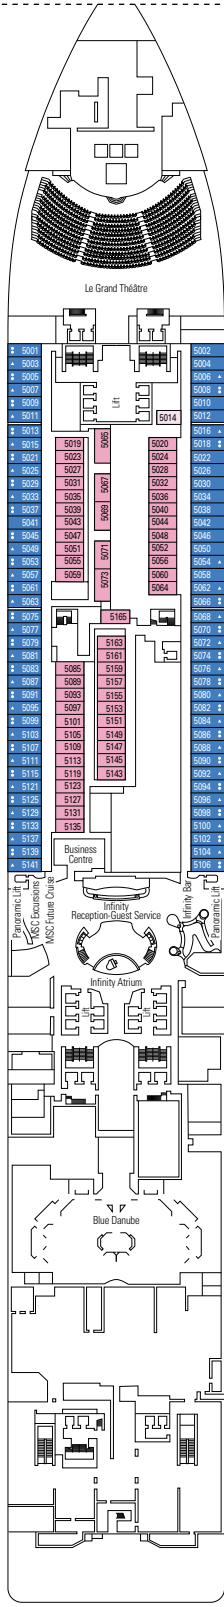

DECK 5
MOZART