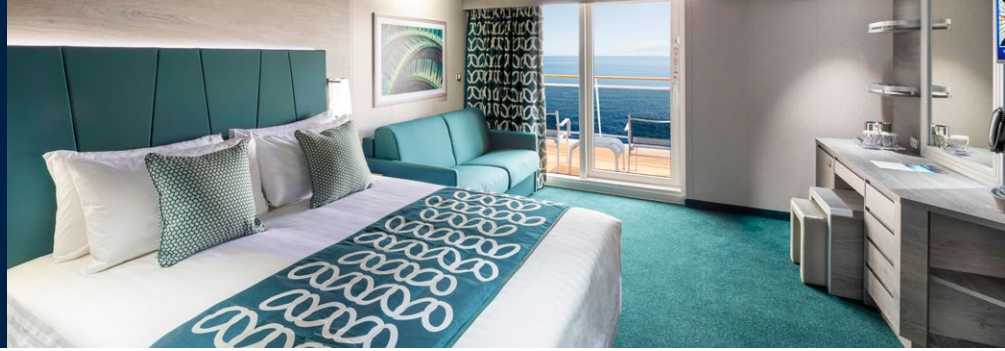

CABIN TYPE

PREMIUM SUITE AUREA

MSC YACHT CLUB DUPLEX SUITE WITH WHIRLPOOL