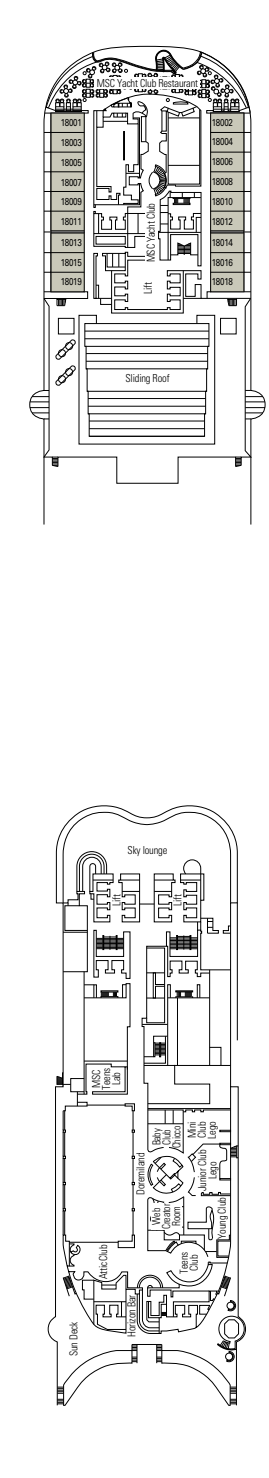

DECK 18
SCHUMANN