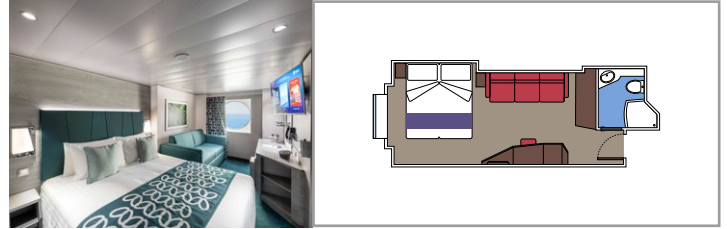

DELUXE OCEAN VIEW

OR1

≈16
5
4

› Low deck location