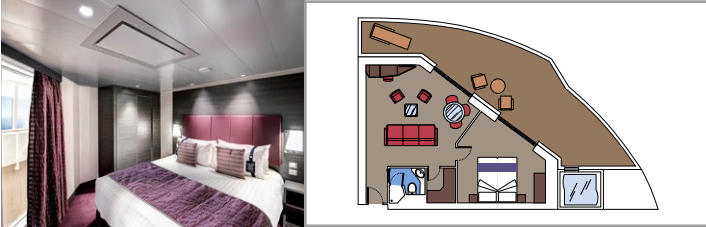

SUITE AUREA

INCLUDED FACILITIES

- Some Suites have balcony with private whirlpool
- Spacious Wardrobe
- Sitting area with double sofa bed
- Comfortable double bed or single beds (on request)
- Bathroom with shower or bathtub, vanity area with hairdryers
- Interactive TV, telephone, safe, minibar and air conditioning
- Wifi connection available (for a fee)

GRAND SUITE AUREA WITH TERRACE AND WHIRLPOOL

SXJ

≈39
≈36
12
4

- › Balcony with its own private whirlpool bath
- › Sitting area with double sofa bed
- › Walk-in wardrobe