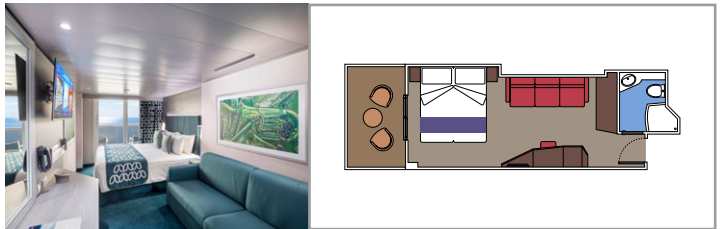

DELUXE BALCONY

BR1

≈17
≈6-8
8-10
4

› Low deck location