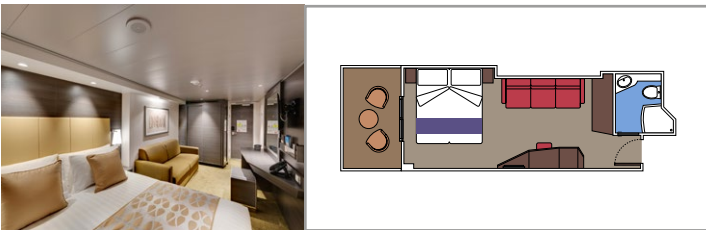

 Cabin size (m²)

 Balcony size (m²)

 Deck location

 Accommodating up to

SUITE AUREA

INCLUDED FACILITIES

- Some Suites have balcony with private whirlpool
- Spacious Wardrobe
- Sitting area with double sofa bed
- Comfortable double bed or single beds (on request)
- Bathroom with shower or bathtub, vanity area with hairdryers
- Interactive TV, telephone, safe, minibar and air conditioning
- Wifi connection available (for a fee)

The images are representative only. Size, layout and furniture may vary (within the same cabin category).

 Cabin size (m²)

 Balcony size (m²)

 Deck location

 Accommodating up to

BALCONY

INCLUDED FACILITIES

- Sitting area with sofa
- Comfortable double bed or single beds (on request)
- Bathroom with shower or bathtub, vanity area with hairdryers
- Interactive TV, telephone, safe, minibar and air conditioning
- Wifi connection available (for a fee)

DELUXE BALCONY WITH PARTIAL VIEW

BP

 ≈17
  ≈6-8
  8-14
  4

STUDIO BALCONY

BS

 ≈12
  ≈4
  13-14
  1

› Single use

The images are representative only. Size, layout and furniture may vary (within the same cabin category).

 Cabin size (m²)

 Balcony size (m²)

 Deck location

 Accommodating up to

OCEAN VIEW

INCLUDED FACILITIES

- Window with sea view
- Relaxing armchair
- Comfortable double bed or single beds (on request)
- Bathroom with shower or bathtub, vanity area with hairdryers
- Interactive TV, telephone, safe, minibar and air conditioning
- Wifi connection available (for a fee)