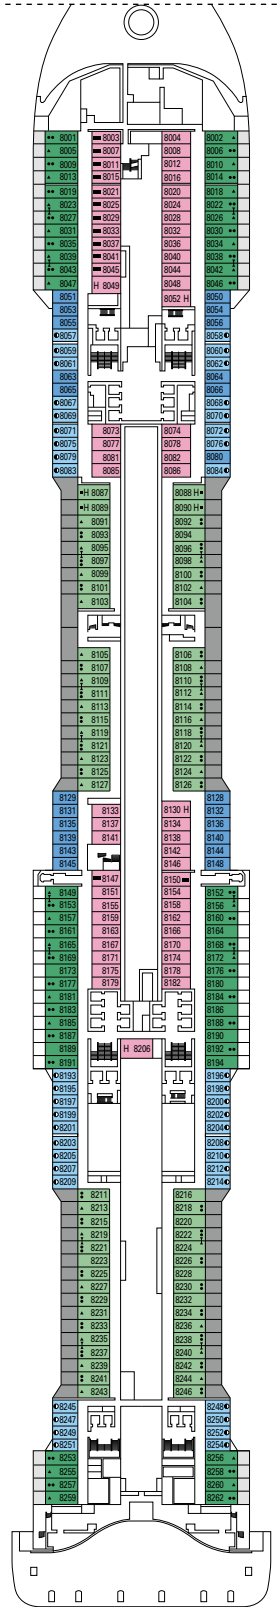

The images are representative only. Size, layout and furniture may vary (within the same cabin category).

 Cabin size (m²)

 Balcony size (m²)

 Deck location

 Accommodating up to

BALCONY

INCLUDED FACILITIES

- Sitting area with sofa
- Comfortable double bed or single beds (on request)
- Bathroom with shower or bathtub, vanity area with hairdryers
- Interactive TV, telephone, safe, minibar and air conditioning
- Wifi connection available (for a fee)

INTERIOR

Available in:

- › **Deluxe Interior (IR2)**
cabin size 22m²; medium deck location (deck 11-14)
- › **Deluxe Interior (IR1)**
cabin size 22m²; low deck location (deck 8-10)

Some cabins for guests with disabilities or reduced mobility have twin beds that can't be converted into double beds. The images are representative only; the size, layout and furniture may vary (within the same cabin category).

FACILITIES FOR GUESTS WITH DISABILITIES OR REDUCED MOBILITY

Cabin door width	85,5 cm
Cabin clearance	82,1 cm
Bathroom door width	90 cm
Size of cabin (floor space)	from ≈ 22 to ≈ 28 m ²
Size of bathroom	3,1 m ²
Is there a fold-down seat in the shower?	Yes
Height of seat from the floor	44 cm
Does the WC seat have grab rails?	Yes
Are wheelchairs available on board?	In limited numbers*
Are all decks/public areas accessible?	Yes
Are all lifeboats wheelchair-accessible?	No**
Do the lifts have deck indicators?	Visual, Audio & Braille
Can severely visually impaired/blind guests be catered for on the cruise?	Only with full-time carer

TV STUDIO & BAR

L'ATELIER BAR & ART

DECK 4
VIVALDI

DECK 5
MOZART

DECK 6
BEETHOVEN

DECK 7
VERDI

DECK 8
WAGNER

LE GRAND THÉÂTRE