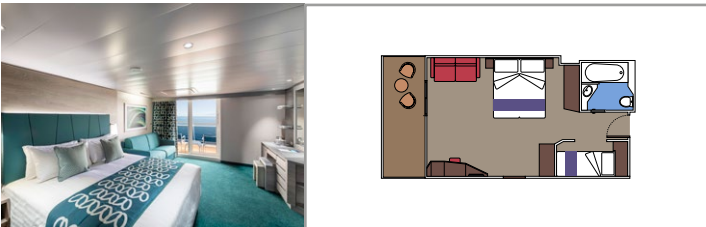

 Cabin size (m²)

 Balcony size (m²)

 Deck location

 Accommodating up to

SUITE AUREA

INCLUDED FACILITIES

- Some Suites have balcony with private whirlpool
- Spacious Wardrobe
- Sitting area with double sofa bed
- Comfortable double bed or single beds (on request)
- Bathroom with shower or bathtub, vanity area with hairdryers
- Interactive TV, telephone, safe, minibar and air conditioning
- Wifi connection available (for a fee)

SLJ

 ≈27
  ≈26-30
  9-13
  4

- › Balcony with its own private whirlpool bath
- › Sitting area with double sofa bed
- › Spacious wardrobe

PREMIUM SUITE AUREA

SL1

 ≈25
  ≈3-14
  9-14
  6

- › Spacious wardrobe

The images are representative only. Size, layout and furniture may vary (within the same cabin category).

 Cabin size (m²)

 Balcony size (m²)

 Deck location

 Accommodating up to

BALCONY

INCLUDED FACILITIES

- Sitting area with sofa
- Comfortable double bed or single beds (on request)
- Bathroom with shower or bathtub, vanity area with hairdryers
- Interactive TV, telephone, safe, minibar and air conditioning
- Wifi connection available (for a fee)

 Cabin size (m²)

 Balcony size (m²)

 Deck location

 Accommodating up to

OCEAN VIEW

INCLUDED FACILITIES

- Window with sea view
- Relaxing armchair
- Comfortable double bed or single beds (on request)
- Bathroom with shower or bathtub, vanity area with hairdryers
- Interactive TV, telephone, safe, minibar and air conditioning
- Wifi connection available (for a fee)