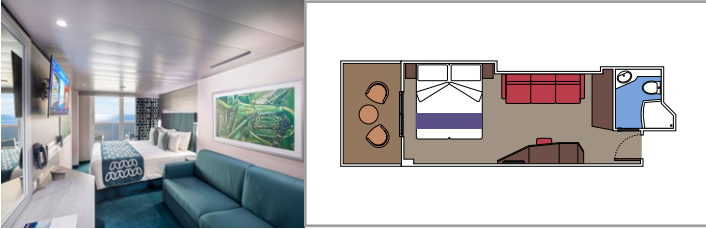

BALCONY

INCLUDED FACILITIES

- Sitting area with sofa
- Comfortable double bed or single beds (on request)
- Bathroom with shower or bathtub, vanity area with hairdryers
- Interactive TV, telephone, safe, minibar and air conditioning
- Wifi connection available (for a fee)

BALCONY AUREA

BA

≈17
≈6-8
11-13
4

› Best ship position