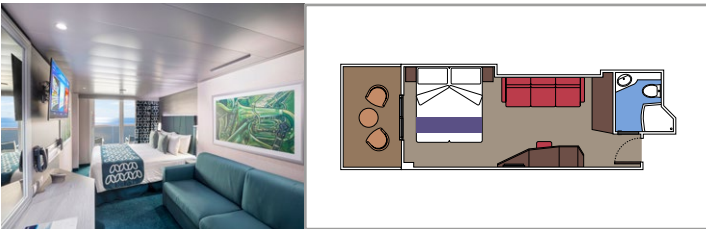

DELUXE BALCONY

BR2

≈17
≈6-8
11-12
4

› Medium deck location